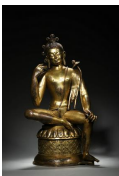

USD 600 - 800

W:6.5cm H:5.2cm Weight:653g

---

**89: A taotie patterned gilding copper zun with dragon shaped ears, Qianlong period mark**

USD 5,000 - 8,000

W:18.5cm H:28cm Weight:3655g

---

**90: A gilding copper Guanyin bodhisattva statue**