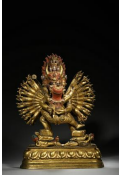

Fine Chinese Arts & Antiques

268: A gilding copper Yamantaka statue

USD 12,000 - 18,000

L:28cm W:14cm H:39cm Weight:12.04kg