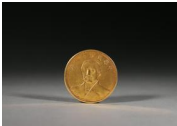

USD 2,000 - 3,000

W:3.5cm H:8.4cm Weight:277g

---

**447: An inscribed dragon patterned gold coin**

USD 2,000 - 3,000

W:3.8cm Weight:37g

---

**448: A figure patterned gold coin**