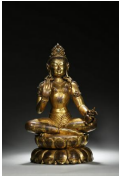

USD 8,000 - 12,000

**197: A gilding copper Guanyin bodhisattva statue**  
L:20cm W:16cm H:33cm Weight:4.74kg

USD 5,000 - 8,000

**198: A Longquan kiln porcelain hollowed out dragon brush pot**  
W:9cm H:12.5cm