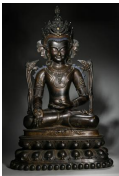

403: A silver-inlaid copper Vairocana statue

L:44cm H:70kg Weight:21.18kg

USD 8,000 - 12,000