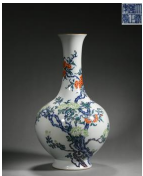

246: A blue and white iron red flower porcelain vase, Yongzheng period, Qing dynasty mark

USD 600 - 800

W:21cm H:34.5cm