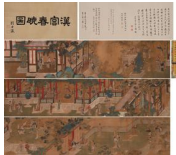

---

**237: A Chinese landscape painting, Tangyin mark**

L:105cm W:47cm

USD 3,000 - 5,000

---

**238: The Chinese figure painting, Qiuying mark**

L:415cm W:35cm L:142cm W:35cm

USD 8,000 - 12,000