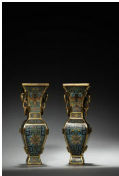

4: A pair of double-eared cloisonne vases
W:4.5cm H:13.2cm Weight:502g

USD 3,000 - 5,000