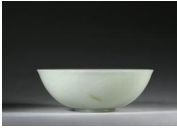

---

**399: A jade bowl**

W:15cm H:5.5cm Weight:162g

USD 5,000 - 8,000

---

**400: An inscribed jasper incense burner**

L:8.5cm W:8.5cm H:37cm Weight:4869g

USD 2,000 - 3,000