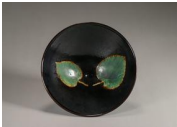

200: A leaf patterned Jizhou kiln porcelain bowl
W:16cm H:6cm

USD 400 - 600

201: A Chinese flower-and-plant painting, Qi Baishi mark
L:95cm W:34cm

USD 1,500 - 2,000

202: A Chinese arhat painting, Liu Songnian mark
L:73cm W:38cm

USD 1,500 - 2,000