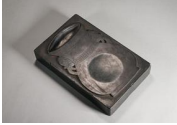

Fine Chinese Arts & Antiques

260: A vase with elephant shaped ears patterned inkstone

USD 400 - 600

L:23cm W:14.5cm H:3.8cm Weight:3416g