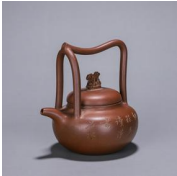

195: A Zhushimei carved purple sand Taihu stone lifting beam pot

USD 1,000 - 1,200

L:14cm H:15cm Weight:340g

196: A chi dragon and grape carved bamboo brush pot

USD 1,800 - 2,500

W:13cm H:15cm Weight:460g

197: A monk carved bamboo brush pot