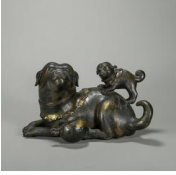

33: A gilding copper Guanyin statue

USD 3,000 - 5,000

L:23cm W:15cm H:27cm Weight:

34: A gilt copper dog ornament

USD 1,500 - 2,000

L:24cm W:17cm H:14cm Weight:4.45kg

35: A banana leaf patterned copper vase with beast shaped ears