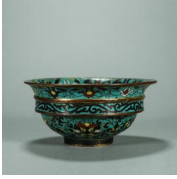

Summer auction of rare Asian arts & antiques

97: A flower patterned cloisonne bowl

USD 1,200 - 1,500

W:13.5cm H:6.3cm Weight:430g