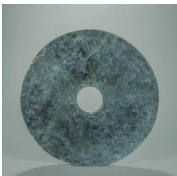

62: A Hetian jade pendant

W:24cm Weight:1672g

USD 1,000 - 1,200

63: A Hetian jade sheep ornament

L:3.5cm W:2cm H:2.8cm Weight:21.5g

USD 800 - 1,000

64: An iron red spotted porcelain brush pot

W:12cm H:13cm