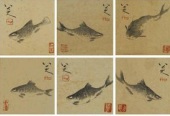

USD 400 - 600

L:373cm W:30cm

147: The Chinese landscape painting, Fu Baoshi mark

USD 800 - 1,000

L:473cm W:31cm

148: 6 pages of Chinese fish painting, Zhuda mark

USD 1,200 - 1,500

L:16 W:16cm