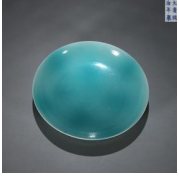

W:15cm H:6cm

USD 1,000 - 1,500

402: A blue glazed porcelain plate

W:17cm H:3.2cm

USD 1,000 - 1,500

403: A Hutian kiln porcelain incense burner

W:9.5cm H:11cm

USD 1,000 - 1,500