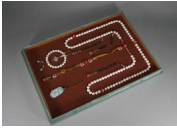

49: A gilding copper phoenix bird lamp

USD 1,000 - 1,500

L:11.8cm W:10.5cm Weight:265g

50: A pair of gilding silver tian-tsui lantern earrings

USD 600 - 800

L:10.5cm Weight:17g

51: A set of pearl court beads