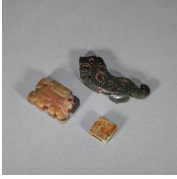

Exquisite Asian art and miscellaneous

9: A group of jade ornaments

L:4.4cm , 7.5cm , 2cm Weight:56.5g

USD 1,000 - 1,500