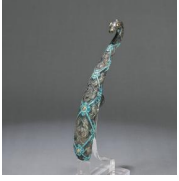

L:19cm W:14cm H:24cm Weight:1055g

215: A pair of gilding silver tian-tsui Chinese knot earrings

USD 600 - 800

L:9.8cm H:23g

216: A figure patterned gold coin

USD 2,000 - 3,000

W:3.8cm Weight:37g

Exquisite Asian art and miscellaneous