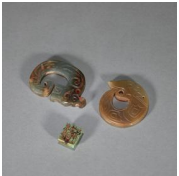

USD 600 - 800

W:12.5cm H:23cm

210: A pine and bamboo patterned jade ring

USD 5,000 - 8,000

L:12.5cm W:6.8cm Weight:68g

211: A dragon patterned jade snuff bottle

USD 1,000 - 1,500

L:6cm W:6.5cm Weight:65g