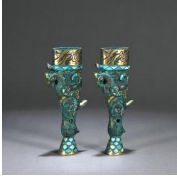

L:26cm W:7cm H:38cm Weight:8.94kg

USD 3,000 - 5,000

264: A bat and eight treasures patterned copper tea table

L:27cm W:18cm H:6.5cm Weight:2.57kg

USD 400 - 600

Exquisite Asian art and miscellaneous

265: A pair of gem-inlaid bronze gharri accessories