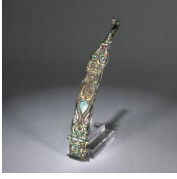

Exquisite Asian art and miscellaneous

369: A gem-inlaid phoenix bird patterned bronze dragon head hook

USD 5,000 - 8,000

L:29cm W:4cm Weight:560g