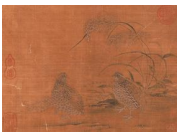

280: A Chinese quail silk scroll painting, Unknown mark

USD 800 - 1,000

L:26cm W:20cm