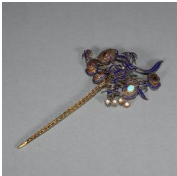

L:10cm W:5cm H:4.8cm Weight:211g

USD 8,000 - 10,000

13: A gilding silver tian-tsui jade-inlaid phoenix bird hairpin

L:15cm W:10cm Weight:47g

USD 800 - 1,000

14: A gilding silver enamel hairpin

L:22cm W:11cm Weight:37g