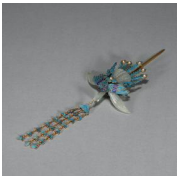

L:10cm W:5cm H:4.8cm Weight:211g

USD 8,000 - 10,000

13: A gilding silver tian-tsui jade-inlaid phoenix bird hairpin

L:15cm W:10cm Weight:47g

USD 800 - 1,000

14: A gilding silver enamel hairpin

L:22cm W:11cm Weight:37g