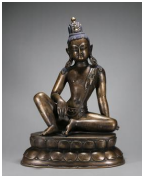

USD 2,000 - 3,000

L:9cm W:6cm H:12.5cm Weight:920g

197: A silver-inlaid copper Guanyin bodhisattva statue

USD 5,000 - 8,000

L:32cm W:22cm H:52cm Weight:16.96kg

198: A gilding copper four-armed Mahakala statue