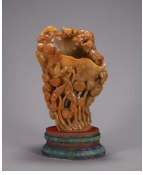

98: A lotus and chi dragon patterned tianhuang Shoushan soapstone cup

USD 2,000 - 3,000

L:15cm W:11cm H:23cm Weight:3065g