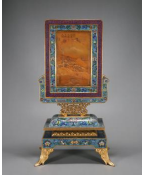

213: A cloisonne tianhuang Shoushan soapstone-inlaid screen

USD 3,000 - 5,000

L:27cm W:17cm H:49.5cm Weight:5.21kg