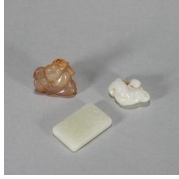

USD 1,000 - 1,500

72: A figure carved bamboo brush pot

W:13.5cm H:15cm Weight:420g

USD 2,000 - 3,000

Summer Chinese Arts and Antiques

73: A set of 3 jade ornaments

L:5.1cm,4.7cm,4.5cm Weight:116.2g

USD 3,000 - 5,000