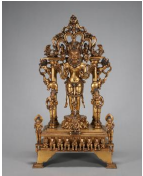

USD 5,000 - 8,000

L:20cm W:19cm H:41cm Weight:9.45kg

177: A silver-inlaid copper Vajrasattva statue

USD 3,000 - 5,000

L:17.5cm W:15cm H:39cm Weight:5.81kg

178: A gilding copper Tibetan Guanyin bodhisattva

USD 5,000 - 8,000