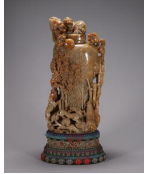

329: A dragon patterned Shoushan soapstone vase

USD 2,000 - 3,000

L:16cm W:11cm H:32cm Weight:6025g