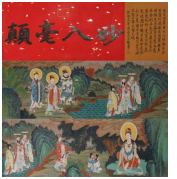

297: The Chinese flower-and-plant painting, Zhang Daqian mark

L:485cm W:32cm

USD 1,000 - 1,500

298: The Chinese calligraphy silk scroll, Qianlong mark

L:338cm W:35cm

USD 1,000 - 1,500

299: The Chinese figure silk scroll, Tangyin mark