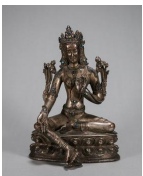

USD 1,000 - 1,500

146: A gilding copper buddha statue

L:11cm W:9.5cm H:15.5cm Weight:1.31kg

USD 2,000 - 3,000

147: A gilding copper Tibetan yellow Jambhala statue

L:6cm W:5cm H:11cm Weight:430g

USD 2,000 - 3,000