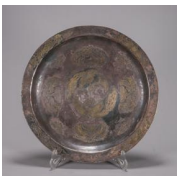

USD 1,000 - 1,500

221: A phoenix bird patterned gilding silver dragon pot

L:15.5cm W:10.5cm H:20.5cm Weight:497g

USD 2,000 - 3,000

222: A phoenix bird patterned gilding silver plate

D:27cm H:2.5cm Weight:889g