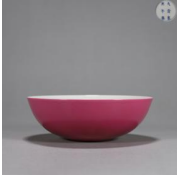

302: 12 pages of Chinese figure painting, Tangyin mark

L:40 W:30cm

USD 2,000 - 3,000

303: The Chinese calligraphy silk scroll, Song Xuanhe mark

L:312cm W:33cm

USD 1,500 - 2,000

Summer Chinese Arts and Antiques