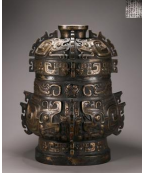

Summer Chinese Arts and Antiques

200: A taotie patterned bronze pot

USD 1,000 - 1,500

L:43cm W:33cm H:57cm Weight:30.56kg