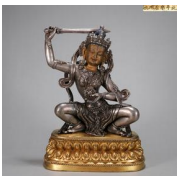

223: A silver Mahavairocana buddha statue

L:28cm W:13cm H:35cm Weight:5.87kg

USD 3,000 - 5,000