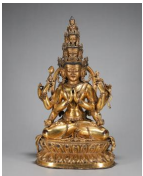

USD 3,000 - 5,000

W:12.5cm H:30cm Weight:845g

314: A gilt stone buddha head

USD 600 - 800

W:14cm H:20.5cm Weight:4485g

315: A gilding copper Vajradhara statue

USD 3,000 - 5,000

L:18cm W:9.5cm H:28cm Weight:3.08kg