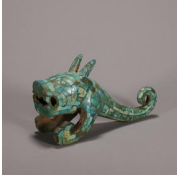

USD 1,000 - 1,500

L:43cm W:33cm H:57cm Weight:30.56kg

201: A copper qilin ornament

USD 1,500 - 2,000

L:43cm W:19cm H:58.5cm Weight:18.02kg

202: A copper brush stand

USD 600 - 800

L:50cm W:12cm H:19.5cm Weight:6.49kg