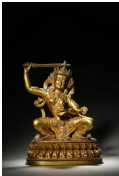

L:20cm H:34cm Weight:4.76kg

263: A gilding copper yellow Jambhala mandala statue

USD 8,000 - 12,000

W:31cm H:32cm Weight:9.92kg

264: A gilding copper Vairocana statue

USD 5,000 - 8,000

L:23cm W:12cm H:34cm Weight:5.79kg