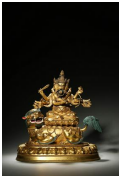

USD 2,000 - 3,000

212: A gilding copper carved buddha statue

L:19cm H:26cm Weight:3.93kg

USD 5,000 - 8,000

213: A gilding copper Amitabha statue

L:17.5cm H:27cm Weight:2.99kg

USD 5,000 - 8,000

214: A gilding copper Vajradhara statue