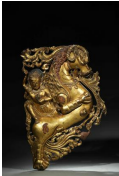

433: A gilding copper beast

USD 5,000 - 8,000

L:45cm W:31cm Weight:6.64kg