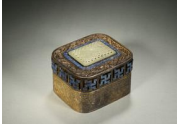

L:395cm W:34cm

Fine Chinese Arts & Antiques

391: A beast face patterned gilding copper bowl

USD 3,000 - 5,000

W:12cm H:4.8cm Weight:445g

392: A flower patterned jade-inlaid gilding silver box

USD 3,000 - 5,000