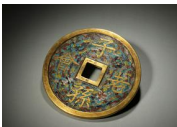

W:9cm H:12.3cm Weight:2368g

321: A cloisonne box

USD 1,500 - 2,000

W:7.2cm H:4.8cm Weight:177g

322: A cloisonne water pot

USD 2,000 - 3,000

W:7.5cm H:7cm Weight:213g

323: An inscribed cloisonne coin