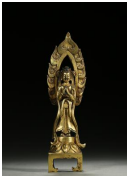

USD 1,500 - 2,000

L:23cm W:13.5cm H:10cm Weight:978g

451: A set of landscape patterned copper enamel teapot and cups

USD 1,500 - 2,000

L:15.5cm H:9cm Weight:580g

452: A gilding copper buddha statue

USD 800 - 1,000