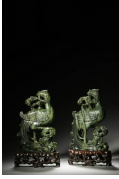

Fine Chinese Arts & Antiques

9: A pair of jasper phoenix bird zun
L:12cm W:3.8cm H:19cm Weight:1844g

USD 3,000 - 5,000