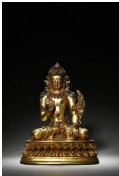

236: A deer carved porcelain snuff bottle

W:2.5cm H:8cm

USD 600 - 800

237: An inscribed painted Yixing clay teapot

L:15.7cm W:10cm H:12.5cm

USD 1,000 - 1,500

238: A gilding copper Guanyin bodhisattva statue