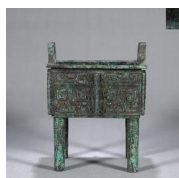

---

**99: A taotie patterned bronze jue cup**

L:23.5cm W:12cm H:26cm Weight:2.16kg

USD 1,000 - 1,500

---

**100: A taotie patterned bronze pot**

L:14.2cm W:11cm H:15.5cm Weight:1.9kg

USD 1,000 - 1,500