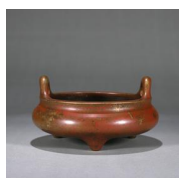

142: A double-eared gold-sprinkled copper censer

W:14cm H:5.8cm Weight:1.52kg

USD 1,000 - 1,500