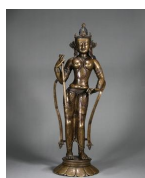

---

**61: A gilding copper Tibetan Vajrasattva statue**

USD 12,000 - 18,000

L:32cm W:23.5cm H:41cm Weight:12.32kg

---

**62: A copper silver-inlaid Tibetan buddha statue**

USD 8,000 - 12,000

L:21cm H:61cm Weight:5.99kg