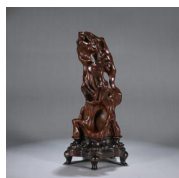

167: An aloeswood rockery ornament

USD 2,000 - 3,000

L:16cm H:34cm Weight:876g