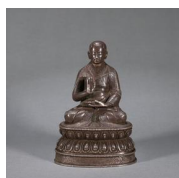

---

**83: A copper silver-inlaid Vajrasattva statue**

L:18cm W:15cm H:37cm Weight:5.71kg

USD 5,000 - 8,000

---

**84: A silver Tibetan buddha statue**

L:10cm W:8cm H:5cm Weight:880g

USD 5,000 - 8,000