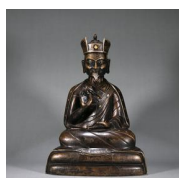

---

**143: A pair of jade pendants**

L:5.8cm,5cm Weight:67.2g

USD 800 - 1,000

---

**144: A copper silver and gold-inlaid Tibetan Karmapa statue**

L:24cm W:16cm H:38cm Weight:6.13kg

USD 5,000 - 8,000