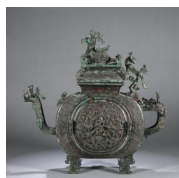

---

**271: A kui dragon patterned bronze pot**

USD 5,000 - 8,000

L:39cm W:19cm H:61cm Weight:13.63kg

---

**272: A kui dragon patterned bronze pot with phoenix bird lid**

USD 3,000 - 5,000

L:43cm W:8.5cm H:41cm Weight:6.59kg