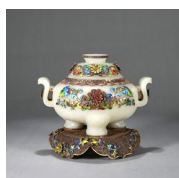

---

**365: A jade cloisonne flower covered censer**

USD 8,000 - 12,000

L:16cm H:14.5cm Weight:731g

---

**366: A pair of flower patterned pumpkin shaped cloisonne incense burners**

USD 3,000 - 5,000

W:13cm H:7cm Weight:2.1kg