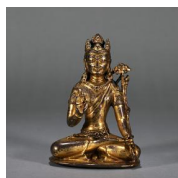

---

**407: A copper Guanyin bodhisattva statue**

USD 5,000 - 8,000

L:8.5cm H:14cm Weight:870g

---

**408: A copper silver-inlaid four-armed Guanyin bodhisattva statue**

USD 8,000 - 12,000

L:27cm W:20cm H:48cm Weight:9.24kg