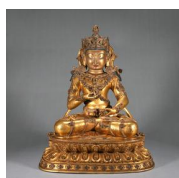

---

**61: A gilding copper Tibetan Vajrasattva statue**

USD 12,000 - 18,000

L:32cm W:23.5cm H:41cm Weight:12.32kg

---

**62: A copper silver-inlaid Tibetan buddha statue**

USD 8,000 - 12,000

L:21cm H:61cm Weight:5.99kg