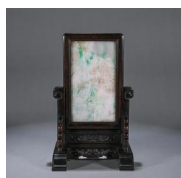

---

**211: A yellow ground dragon patterned porcelain cup**

USD 800 - 1,000

W:6.5cm H:4.5cm

---

**212: A jadeite-inlaid figure red sandalwood screen**

USD 2,000 - 3,000

L:13cm W:12cm H:22.5cm Weight:583g