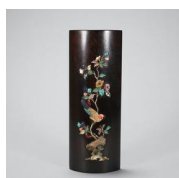

159: A gem-inlaid magpie and plum blossom red sandalwood arm rest

USD 800 - 1,000

L:23.7cm W:8.6cm Weight:240g