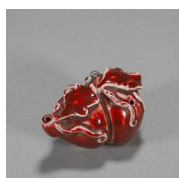

69: An underglaze red porcelain water pot

USD 800 - 1,000

L:10cm W:7cm H:6.5cm