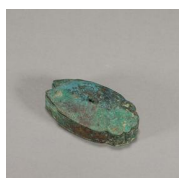

L:2.5cm,2.3cm,4.2cm Weight:34.6g

USD 800 - 1,000

---

**55: A dragon patterned copper vase**

W:25.2cm H:41cm Weight:14.77kg

USD 3,000 - 5,000

---

**56: A cicada shaped bronze box**