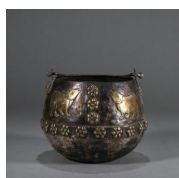

168: A bear patterned gilding copper loop-handled censer

USD 3,000 - 5,000

W:12.5cm H:10.6cm Weight:480g