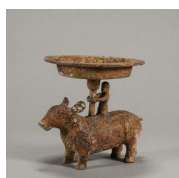

15: A copper plate with beast and figure pedestal

L:14cm W:11.5cm H:12cm Weight:674g

USD 1,000 - 1,500