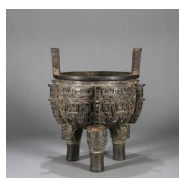

**45: A copper horse ornament**  
L:31cm W:7cm H:15cm Weight:1.9kg

USD 1,500 - 2,000

---

**46: A taotie patterned copper pot**  
W:17cm H:19cm Weight:4.4kg

USD 1,000 - 1,500

---

**47: A taotie patterned bronze goat head pot**  
L:31cm W:19cm H:23cm Weight:5kg