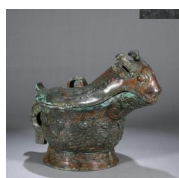

**45: A copper horse ornament**  
L:31cm W:7cm H:15cm Weight:1.9kg

USD 1,500 - 2,000

---

**46: A taotie patterned copper pot**  
W:17cm H:19cm Weight:4.4kg

USD 1,000 - 1,500

---

**47: A taotie patterned bronze goat head pot**  
L:31cm W:19cm H:23cm Weight:5kg