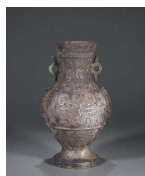

336: A taotie patterned silver vase

USD 5,000 - 8,000

W:14cm H:23cm Weight:558g