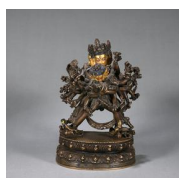

W:17cm H:35.5cm

USD 1,500 - 2,000

---

**343: A flower carved Ding kiln porcelain powder box**

W:10.5cm H:5cm

USD 1,000 - 1,500

---

**344: A copper Kalacakravajra statue**