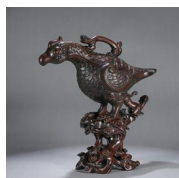

W:8.2cm H:8cm

USD 800 - 1,000

---

**231: A fish carved Jiexiu kiln white glazed porcelain cup**

L:11cm W:9cm H:3.5cm

USD 1,000 - 1,500

---

**232: An aloeswood bird shaped zun**