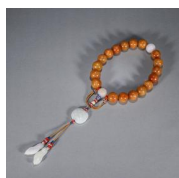

---

**139: A bamboo patterned silver coin**

W:4cm Weight:27g

USD 400 - 600

---

**140: A string of 18 tianhuang Shoushan soapstone prayer beads**

D:2cm Weight:262g

USD 600 - 800