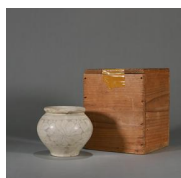

---

**123: A blue and white crane porcelain brush pot**

USD 800 - 1,000

W:19.5cm H:15.2cm

---

**124: A flower carved Cizhou kiln porcelain jar**

USD 1,500 - 2,000

W:11cm H:10cm