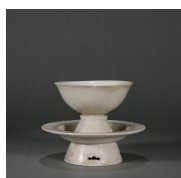

215: A set of Ding kiln white glazed porcelain cup and holder

USD 800 - 1,000

W:13cm H:10.5cm