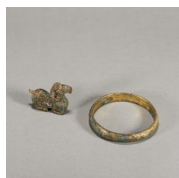

---

**5: A group of copper goat and bracelet**

L:7cm,4.5cm Weight:107.8g

USD 1,500 - 2,000

---

**6: A gilding copper gem-inlaid dragon head hook**

L:20.5cm Weight:182.2g

USD 1,000 - 1,500