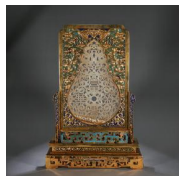

## Summer Chinese Art and Antiques II

**305: A gilding copper buddha niche with jade statues**

USD 20,000 - 30,000

L:37cm W:20cm H:42cm Weight:3.8kg

---

**306: A jade-inlaid dragon cloisonne screen**

USD 8,000 - 12,000