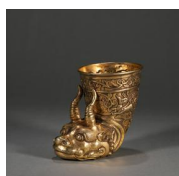

111: A gilding copper pixiu jue cup

L:10cm W:7.5cm H:9.5cm Weight:249g

USD 2,000 - 3,000