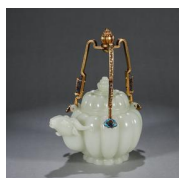

USD 5,000 - 8,000

---

**275: A group of dragon and phoenix patterned jade ornaments**

L:4.6cm,4.8cm Total Weight:70.5g

USD 1,500 - 2,000

---

**276: A loop-handled jade goat head pot**

L:17cm W:12cm H:21cm Weight:704g