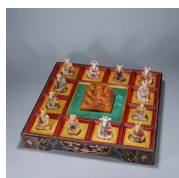

164: A set of 12 Shoushan soapstone Chinese zodiac seals and a tianhuang Shoushan soapstone dragon seal

USD 12,000 - 18,000

Seal L:11.5cm W:11.5cm H:10cm Weight:2033g One of twelve H:8.8cm Weight:156g Box L:45cm H:14.5cm

---