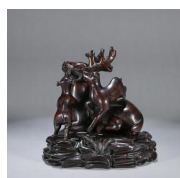

---

**247: An aloeswood deer ornament**

L:20cm W:18cm H:17.5cm Weight:1141g

USD 800 - 1,000

---

**248: A gem-inlaid bird and flower red sandalwood closet**

L:25cm W:15cm H:50cm Weight:5.19kg

USD 1,000 - 1,500