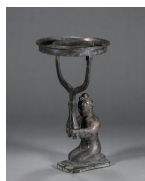

Summer Chinese Art and Antiques II

169: A copper candlestick with kneeling figure pedestal

USD 8,000 - 12,000

W:14cm H:24.5cm Weight:1217g