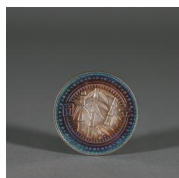

139: A bamboo patterned silver coin

W:4cm Weight:27g

USD 400 - 600