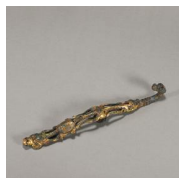

---

**5: A group of copper goat and bracelet**

L:7cm,4.5cm Weight:107.8g

USD 1,500 - 2,000

---

**6: A gilding copper gem-inlaid dragon head hook**

L:20.5cm Weight:182.2g

USD 1,000 - 1,500