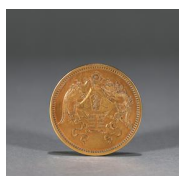

---

**111: A gilding copper pixiu jue cup**

L:10cm W:7.5cm H:9.5cm Weight:249g

USD 2,000 - 3,000

---

**112: A dragon and phoenix patterned gold coin**

W:3.8cm Weight:37g

USD 2,000 - 3,000