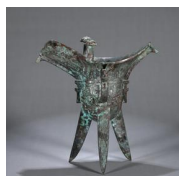

---

**99: A taotie patterned bronze jue cup**

L:23.5cm W:12cm H:26cm Weight:2.16kg

USD 1,000 - 1,500

---

**100: A taotie patterned bronze pot**

L:14.2cm W:11cm H:15.5cm Weight:1.9kg

USD 1,000 - 1,500