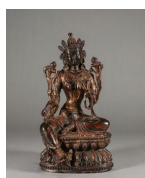

---

**21: A Hutian kiln bagua patterned porcelain censer**

W:8cm H:9.7cm

USD 2,000 - 3,000

---

**22: A gilt copper Guanyin bodhisattva statue**

L:14.5cm W:11cm H:27cm Weight:2.49kg

USD 2,000 - 3,000