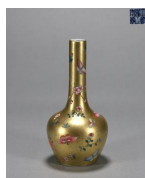

W:12cm H:10.6cm

USD 800 - 1,000

---

**339: A multicolored landscape porcelain bowl**

W:15cm H:7.2cm

USD 800 - 1,000

---

**340: A famille rose flower and butterfly porcelain vase**