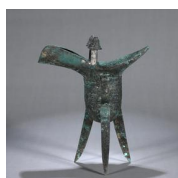

326: A taotie patterned bronze jue cup

USD 1,000 - 1,500

L:18cm W:9cm H:22.5cm Weight:870g