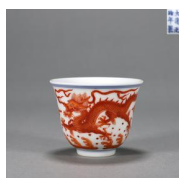

USD 800 - 1,000

---

**221: A pair of blue and white banana leaf porcelain cups**

W:8.5cm H:4.5cm

USD 800 - 1,000

---

**222: An iron red dragon porcelain cup**

W:6.3cm H:4.7cm