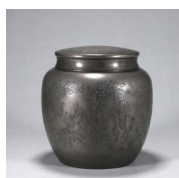

197: An inscribed figure patterned tin jar

W:17cm H:18.3cm Weight:1987g

USD 1,000 - 1,500