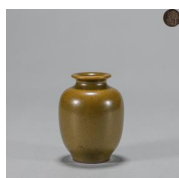

207: A tea dust porcelain vase

USD 800 - 1,000

W:4.3cm H:5.7cm