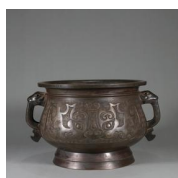

422: A taotie patterned copper pot

USD 3,000 - 5,000

W:26cm H:19.5cm Weight:3.96kg

USD 1,000 - 1,500

L:185cm W:44cm

424: A Chinese landscape silk scroll, Li Sixun mark

USD 1,500 - 2,000

L:94cm W:40cm