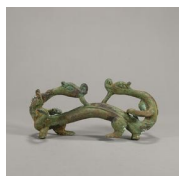

11: A dragon shaped bronze brush stand

L:17cm H:7.5cm Weight:645.5g

USD 800 - 1,000