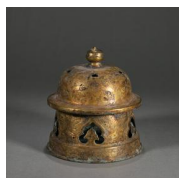

Summer Chinese Art and Antiques II

281: A phoenix bird patterned gilding silver incense burner

USD 3,000 - 5,000

W:11cm H:13cm Weight:280g