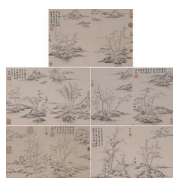

---

**115: The Chinese landscape painting, Nizan mark**

L:248cm W:35cm

USD 2,000 - 3,000

---

**116: A Chinese landscape painting, Shenzhou mark**

L:135cm W:67cm

USD 1,500 - 2,000