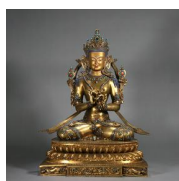

USD 1,000 - 1,500

W:8cm H:14.5cm

---

**173: A blue and white phoenix bird porcelain double-eared zun**

USD 1,500 - 2,000

W:34cm H:40cm

---

**174: A gilding copper Mahavairocana buddha statue**