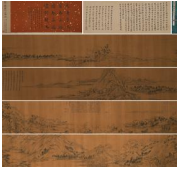

435: The Chinese landscape silk scroll, Huang Gongwang mark

USD 2,000 - 3,000

L:723cm W:33cm

USD 2,000 - 3,000

L:138cm W:34cm