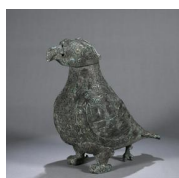

USD 800 - 1,000

W:13cm H:21cm

---

**159: A gem-inlaid magpie and plum blossom red sandalwood arm rest**

USD 800 - 1,000

L:23.7cm W:8.6cm Weight:240g

---

**160: A bronze bird shaped zun**