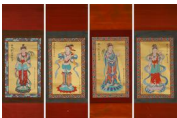

64: 4 scrolls of Chinese Guanyin painting, Zhang Daqian mark

USD 1,000 - 1,500

L:80cm W:44cm