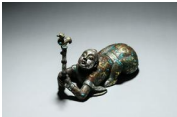

438: A gold and silver-inlaid bronze figure shaped lamp stand

L:23cm W:10cm H:16cm Weight:2.32kg

USD 5,000 - 8,000