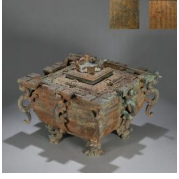

Fine Asian Arts & Antiques

249: A dragon patterned bronze vessel

USD 3,600 - 5,000

L:27cm W:27cm H:20cm Weight:6.92kg

250: A Chinese flower-and-plant painting, Qi Baishi mark

USD 800 - 1,000

L:95cm W:34cm

251: A Chinese fruit painting, Wu Changshuo mark

USD 500 - 600

L:127cm W:30cm