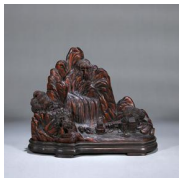

206: An aloeswood carved landscape ornament

USD 1,000 - 1,500

L:21.2cm W:9.5cm H:18.5cm Weight:618g

207: A figure carved bamboo brush pot

USD 4,500 - 5,000

W:14cm H:16.5cm Weight:662g

208: A buddha patterned jade inlaid cloisonne screen