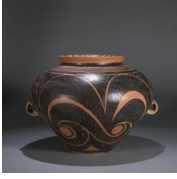

L:15.5cm H:20.7cm Weight:542g

Fine Asian Arts & Antiques

417: A gold and silver inlaid bronze crossbow

USD 5,200 - 8,000

L:21cm W:7.5cm Weight:1020g

418: A painted ancient Majiayao pottery jar

USD 500 - 600