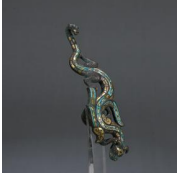

Fine Asian Arts & Antiques

297: A gold and silver inlaid bronze dragon hook

USD 3,400 - 5,000

L:18cm W:4.8cm Weight:355g