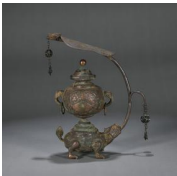

414: A gilding copper Sakyamuni buddha statue

USD 5,000 - 8,000

W:15cm H:29cm Weight:4.39kg

415: A string patterned silver vase

USD 1,500 - 2,000

W:11cm H:20cm Weight:458g

416: A beast patterned silver pot

USD 2,300 - 3,000