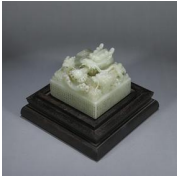

304: A jade dragon seal

USD 17,000 - 18,000

L:13cm W:13cm H:10cm Weight:3071g