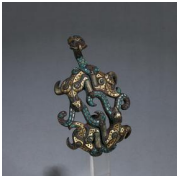

182: A gold and silver inlaid bronze dragon hook

L:13cm W:8cm Weight:299g

USD 3,600 - 5,000