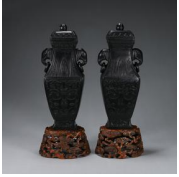

Fine Chinese Arts & Antiques

169: A jade inlaid gilding silver and cloisonne boat ornament

USD 5,000 - 8,000

L:33cm W:14cm H:36cm Weight:2006g

170: A figure carved bamboo brush pot

USD 2,000 - 3,000

W:14.5cm H:15.5cm Weight:568g