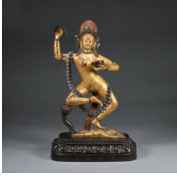

106: A gilding copper Vajravarahi statue

USD 5,000 - 8,000

L:25cm W:15cm H:42cm Weight:9.4kg