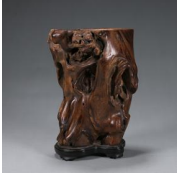

Fine Chinese Arts & Antiques

385: A wood brush pot

L:13cm H:19cm Weight:672g

USD 800 - 1,000