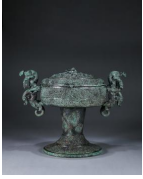

Fine Chinese Arts & Antiques

457: A bronze pot with dragon shaped ears

L:33cm W:20cm H:22cm Weight:5.23kg

USD 2,000 - 3,000