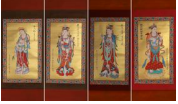

USD 1,000 - 1,500

Fine Chinese Arts & Antiques

137: A Chinese figure painting, Huangzhou mark

USD 1,000 - 1,500

L:178cm W:96cm

138: 4 scrolls of Chinese Guanyin painting, Zhang Daqian mark

USD 1,500 - 2,000