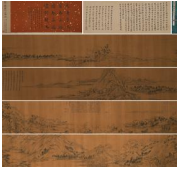

USD 1,000 - 1,500

L:128cm W:71cm

178: A Chinese landscape painting, Fu Baoshi mark

USD 600 - 800

L:138cm W:68cm

179: The Chinese landscape silk scroll, Huang Gongwang mark

USD 2,000 - 3,000

L:723cm W:33cm