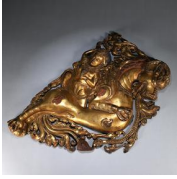

Fine Chinese Arts & Antiques

209: A gilding copper beast ornament

L:44cm W:28cm Weight:6.64kg

USD 5,000 - 8,000