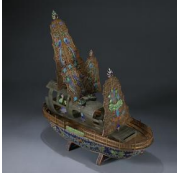

Fine Chinese Arts & Antiques

169: A jade inlaid gilding silver and cloisonne boat ornament

USD 5,000 - 8,000

L:33cm W:14cm H:36cm Weight:2006g

170: A figure carved bamboo brush pot

USD 2,000 - 3,000

W:14.5cm H:15.5cm Weight:568g