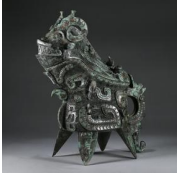

458: A dragon patterned bronze goat head pot

L:31cm W:12cm H:32cm Weight:4.32kg

USD 2,000 - 3,000