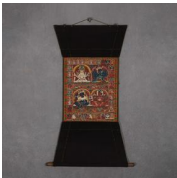

75: A Chinese Yamantaka thangka painting

USD 3,000 - 5,000

L:40cm W:33.5cm