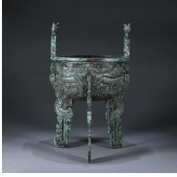

L:21cm H:18cm Weight:368g

USD 3,000 - 5,000

Fine Chinese Arts & Antiques

217: A beast face patterned bronze goat head zun

L:29cm W:10cm H:25cm Weight:4.64kg

USD 1,500 - 2,000

218: A dragon patterned bronze pot