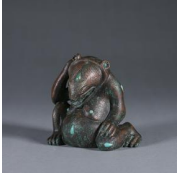

10: A gold and silver-inlaid bronze beast

USD 1,000 - 1,500

L:9cm H:9cm Weight:610g