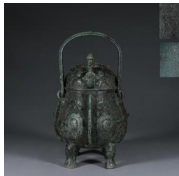

189: A copper buddha statuette with pedestal

L:5.6cm H:12.5cm Weight:143g

USD 400 - 600

190: A copper turtle seal

W:2cm H:3cm Weight:54g

USD 200 - 400

191: A phoenix bird patterned loop-handled bronze pot

L:22cm W:16cm H:26cm Weight:4440g