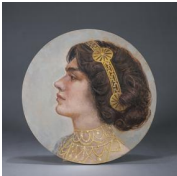

L:9cm W:5cm H:5cm Weight:531g

USD 2,000 - 3,000

443: A set of 2 jade ornaments

L:7cm Weight:90g

USD 800 - 1,000

444: An oil painting of figure

W:30cm

USD 200 - 400