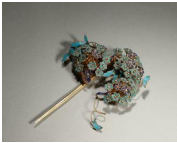

356: A gilding silver tian-tsui flower hairpin, Qing Dynasty, China

USD 1,000 - 1,500

L:15cm W:11cm Weight:78g