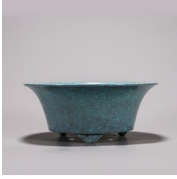

231: A zisha clay teapot, Qing Dynasty, China

USD 800 - 1,000

L:12cm H:6cm

232: A pair of turquoise glaze famille rose figure porcelain cups, The Republic of China

USD 800 - 1,000

H:5cm CAL:5.7cm

Fine Chinese Arts & Antiques