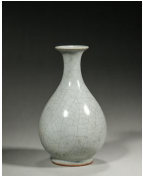

USD 2,000 - 3,000

L:24cm W:15cm H:30cm Weight:4.3kg

394: A taotie patterned bronze zun, Han Dynasty, China

USD 3,000 - 5,000

L:30cm W:30cm H:40cm Weight:7kg

395: A Ge kiln glaze porcelain yuhuchunping, Qing Dynasty, China