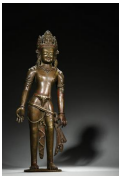

W:25cm H:43.5cm Weight:2873g

164: A gilding copper buddha statue, Qing Dynasty, China

USD 1,000 - 1,500

L:8.5cm H:11.5cm Weight:416g

165: A silver-inlaid copper Guanyin bodhisattva statue

USD 3,000 - 5,000