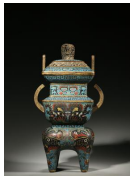

422: A dragon patterned jade ruyi, Qing Dynasty, China

L:33cm W:8.4cm Weight:541g

USD 5,000 - 8,000

423: An interlocking flower patterned cloisonne vase, Qing Dynasty, China

W:14cm H:34.5cm Weight:1.91kg

USD 3,000 - 5,000