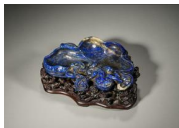

36: A lucid ganoderma patterned lasurite brush set, Qing Dynasty, China

USD 1,500 - 2,000

L:16cm W:12cm H:5.5cm Weight:607g