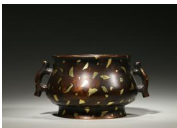

8: A double-eared gold sprinkled copper censer, Ming Dynasty, China
L:19cm W:13.5cm H:10.5cm Weight:2891g

USD 1,000 - 1,500