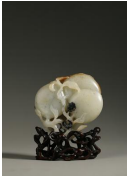

Fine Chinese Arts & Antiques

273: A jade dog ornament, Qing Dynasty, China

USD 5,000 - 8,000

L:10cm W:3cm H:4cm Weight:112g

274: A jade beast ornament, Ming Dynasty, China

USD 800 - 1,000

L:7cm W:4cm H:5cm Weight:228g