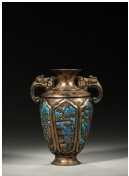

452: A jade dragon ornament, Ming Dynasty, China

USD 5,000 - 8,000

L:11cm W:6cm H:7cm Weight:400g

453: A jade Sakyamuni Buddha statue, Ming Dynasty, China

USD 30,000 - 50,000

L:28cm W:15cm H:50cm Weight:22kg