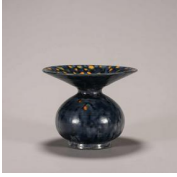

66: A spotted blue glaze Gongxian kiln porcelain vase, Tang Dynasty, China

USD 600 - 800

L:12.5cm W:10.5cm H:9cm