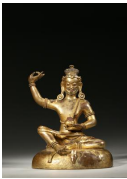

469: A zisha clay teapot,Ming Dynasty,China

USD 800 - 1,000

L:16cm H:10cm

470: A landscape and figure painted zisha clay brush pot,Qing Dynasty,China

USD 800 - 1,000

W:17.4cm H:14.5cm Weight:1444g

471: A gilding copper buddha statue ,Qing Dynasty,China